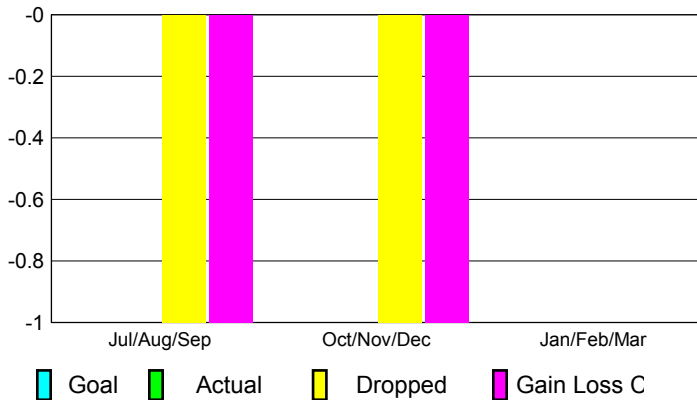

2012-2013 GMT Reports for District (or Undistricted) **District 7 L**

GMT: MICHAEL P BUTLER

Location: ARKANSAS

GMT CA: 1

CLUBS

Club Results
2012-2013

Clubs
2011-2012

Month	New Club Goal	Actual New Clubs	Actual Dropped Clubs	Gain/Loss of Clubs	Gain/Loss of Clubs
Jul/Aug/Sep	0	0	-1	-1	0
Oct/Nov/Dec	0	0	-1	-1	0
Jan/Feb/Mar	0	0	0	0	0
Totals	0	0	-2	-2	0

Club Results 2012-2013

Goal, New, Dropped, Gain/Loss

Comparison of Club Gain/Loss

Current Year Compared to the Previous Year

YTD Status Quo Clubs 2012-2013

Status Quo Clubs Compared to Status Quo Members

MEMBERSHIP