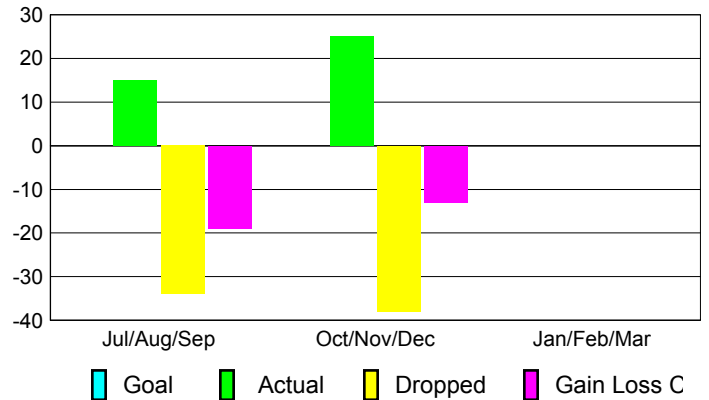

Membership Results 2012-2013

Goal, New, Dropped, Gain/Loss

Comparison of Membership Gain/Loss

Current Year Compared to the Previous Year