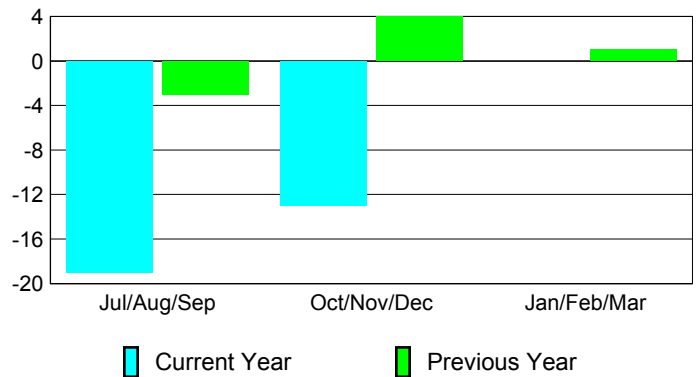

Membership Results
2012-2013

Membership
2011-2012

Month	Net Memb Goal	Actual New Memb	Actual Dropped Memb	Gain/Loss of Memb	Gain/Loss of Memb
Jul/Aug/Sep	0	15	-34	-19	-3
Oct/Nov/Dec	0	25	-38	-13	4
Jan/Feb/Mar	0	0	0	0	1
Totals	0	40	-72	-32	2

Membership Results 2012-2013

Goal, New, Dropped, Gain/Loss

Comparison of Membership Gain/Loss

Current Year Compared to the Previous Year

Gender Comparison 2012-2013

Jan/Feb/Mar

Male

Female