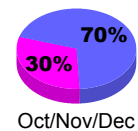

Membership Results
2012-2013

Membership
2011-2012

Month	Net Memb Goal	Actual New Memb	Actual Dropped Memb	Gain/Loss of Memb	Gain/Loss of Memb
Jul/Aug/Sep	0	15	-34	-19	-3
Oct/Nov/Dec	0	25	-38	-13	4
Jan/Feb/Mar	0	0	0	0	1
Totals	0	40	-72	-32	2

Membership Results 2012-2013

Goal, New, Dropped, Gain/Loss

Comparison of Membership Gain/Loss

Current Year Compared to the Previous Year

Gender Comparison 2012-2013

Jan/Feb/Mar

Male

Female