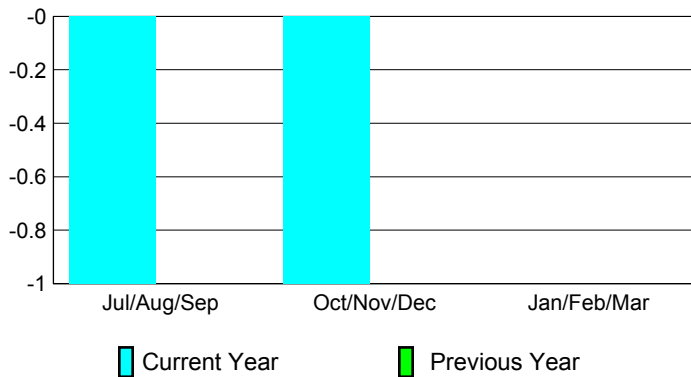

Club Results 2012-2013

Goal, New, Dropped, Gain/Loss

Comparison of Club Gain/Loss

Current Year Compared to the Previous Year

YTD Status Quo Clubs 2012-2013

Status Quo Clubs Compared to Status Quo Members

MEMBERSHIP